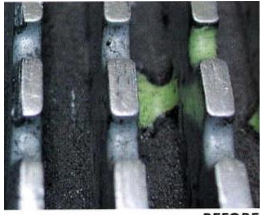

BEFORE

The Duplex Escalator Cleaner is a version of the robust Duplex Floor Scrubber that has been modified to be a stationary escalator cleaner. It combines sweeping and scrubbing to attain new standards of escalator cleaning, with extra long brushes and a patented auto guide system keeps machine perfectly aliquot on all types of escalator.

Conventional escalator cleaning techniques have required the entire escalator to be dismantled and each step cleaned manually. The Duplex Escalator cleaner takes just 45 minutes to sweep and scrub the escalator without the need to dismantle.

Stationary Position

The Duplex Escalator cleaner is placed at the bottom of the escalator and is locked in a stationary position. This requires no lifting up and down the escalator for maximum cleaning with minimum effort

Guide rail system

The patented guide rail system on the Duplex Escalator cleaner keeps the machine locked to the path of the escalator. The guide system eliminates side swaying of the cleaner ensuring a consistent clean.

Extra long brushes

The extra long brushes on the Duplex Escalator cleaner have been designed in consultation with major escalator manufacturers to penetrate to the lower profile of the escalator floor.

Vacuum attachment

The dust is swept from the escalator tread by the Duplex Escalator cleaner in dry mode and removed with any vacuum attached via the integral connector

Technical Specifications

		Base 350	Base 550	Pro 350	Combi 550
Brush length	cm	35	55	35	55
Main Supply	V/Hz	230/50	230/50	230/50	230/50
Brush Power	W	1000	1250	1000	1900
Vacuum Power	W	-	-	1300	1250
Pump Power	W	-	-	40	40
Solution Tanks	L	6	9,5	12	18
Recovery Tank	L	3,5	5,5	3,5	25
Dimension (L x W x H)	cm	43 x 45 x 110	43 x 65 x 110	120 x 45 x 105	126.6 x 65 x 105
Weight Empty	Kg	28	39	50	43

Other Products Available