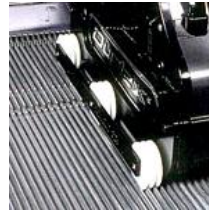

Guide rail system

The patented guide rail system on the Duplex Escalator cleaner keeps the machine locked to the path of the escalator. The guide system eliminates side swaying of the cleaner ensuring a consistent clean.