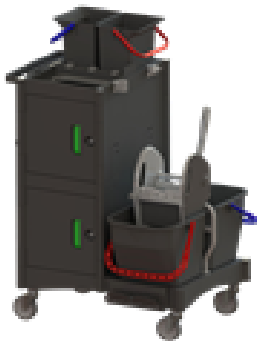

BRIX 2406 Compact Black-Is-Green cleaning trolley of recycled polypropylene materials and consists of:

- 4-Door with closer
- 2x15L mop bucket c/w wringer
- 2x6L cleaning buckets
- Top-throw waste compartment for 15L disposal plastic bag
- One each of mop handle, safety sign holder, double-hook and mop support base

Overall Dimensions: 78 x 68 x 101cm H

KWE-CARR02406

BRIX 2717 Profi Black-Is-Green cleaning trolley of recycled polypropylene materials and consists of:

- 4-Door with closer
- Nylon waste collection bag 120L with support base and top lid
- 2x15L mop bucket c/w wringer
- One each of mop handle, safety sign holder, double-hook and mop support base

Overall Dimensions: 125 x 68 x 104cm H

KWE-CARR02717