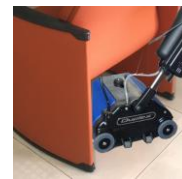

better products for a cleaner environment

TURBO 380 Cordless Multi-Surface Cleaner

No cords, No restrictions! Manoeuvre with ease and freedom even in small and confined areas.

Meet Turbo 380 that washes, scrubs and dries all floors in a single pass. Built with the mechanics of a commercial floor scrubber but designed for smaller environments increases your productivity & cleanliness.

- ✓ Versatile and low profile allows Turbo 380 to clean under furniture and in small, tight spaces such as the washrooms and toilet cubicles.
- ✓ From tiles to carpet to wooden floors, Turbo 380 washes, scrubs, and vacuums floors, all at one go.
- ✓ Lithium battery and cordless design allows easy transportation and enables operator to bring it to another location as and when required.
- ✓ Long battery life, giving operator approx. 1.15 hours of cleaning with a single charge.

Flexible and low profile for cleaning under hanging toilet bowls and furniture

Works well on rubber, wooden flooring, terracota tiles, vinyl, ceramics, marble, stone, Flotex and carpets.

Dual-direction Cleaning