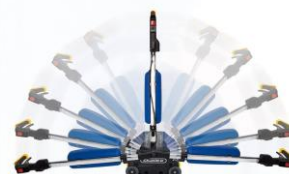

better products for a cleaner environment

TURBO 380 Cordless Multi-Surface Cleaner

No cords, No restrictions! Manoeuvre with ease and freedom even in small and confined areas.

Meet Turbo 380 that washes, scrubs and dries all floors in a single pass. Built with the mechanics of a commercial floor scrubber but designed for smaller environments increases your productivity & cleanliness.

- ✓ Versatile and low profile allows Turbo 380 to clean under furniture and in small, tight spaces such as the washrooms and toilet cubicles.
- ✓ From tiles to carpet to wooden floors, Turbo 380 washes, scrubs, and vacuums floors, all at one go.
- ✓ Lithium battery and cordless design allows easy transportation and enables operator to bring it to another location as and when required.
- ✓ Long battery life, giving operator approx. 1.15 hours of cleaning with a single charge.

Flexible and low profile for cleaning under hanging toilet bowls and furniture

Works well on rubber, wooden flooring, terracota tiles, vinyl, ceramics, marble, stone, Flotex and carpets.

Dual-direction Cleaning